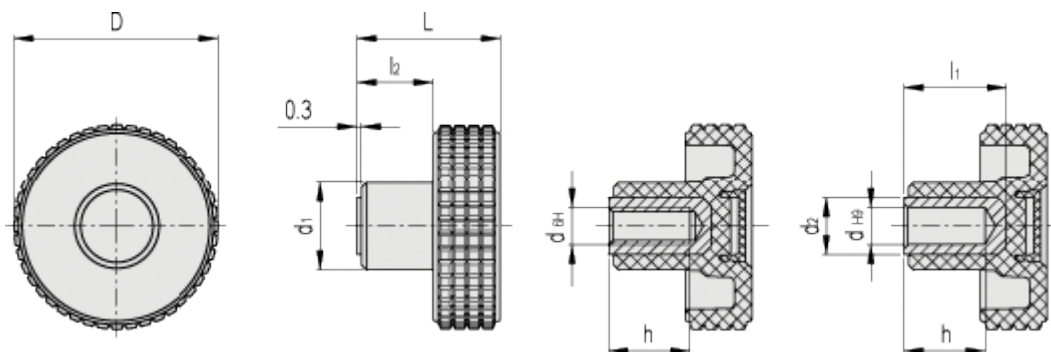

# Data Sheet

Article number: 23020346112

Description: E+G Fingergreb MBT.70-B-M12-C2, orange centre cap

## Measures

D = 70  
d1 = 24  
d2 = -  
dH6 = M12  
dH9 = -  
h = 20  
L = 42  
l1 = -

l2 = 20.5